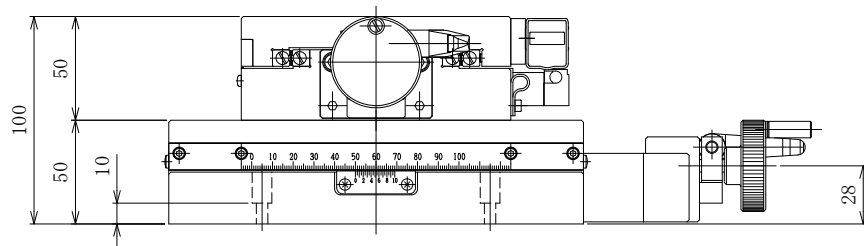

Counter connection cable CH04 x 2 (accessory)

LD-242-MS C

VCR Ultraprecision XY axis stage 130×200 (with Magnescale)

 CHUO PRECISION INDUSTRIAL CO., LTD.

rev.-