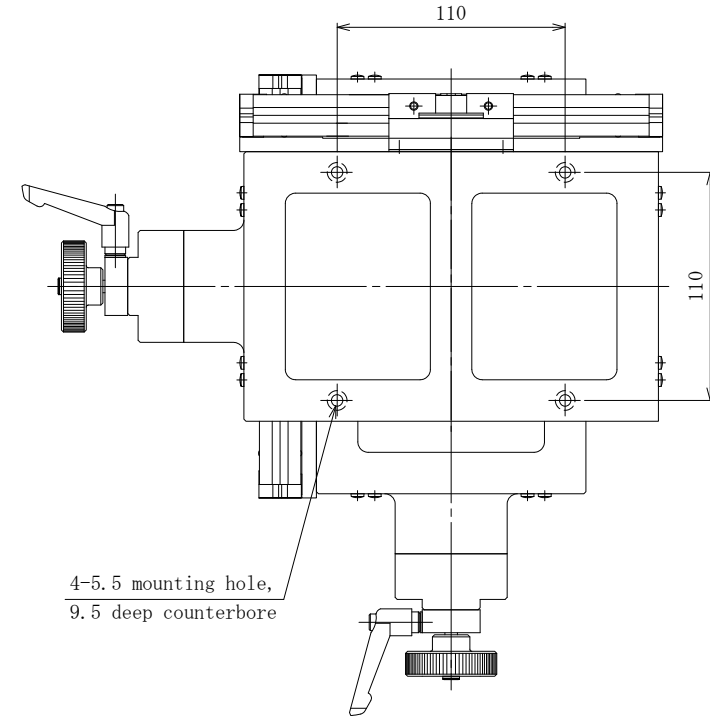

Counter connection cable CH04 x 2 (accessory)

LD-242-MS C

VCR Ultraprecision XY axis stage 130×200 (with Magnescale)

 CHUO PRECISION INDUSTRIAL CO., LTD.

rev.-