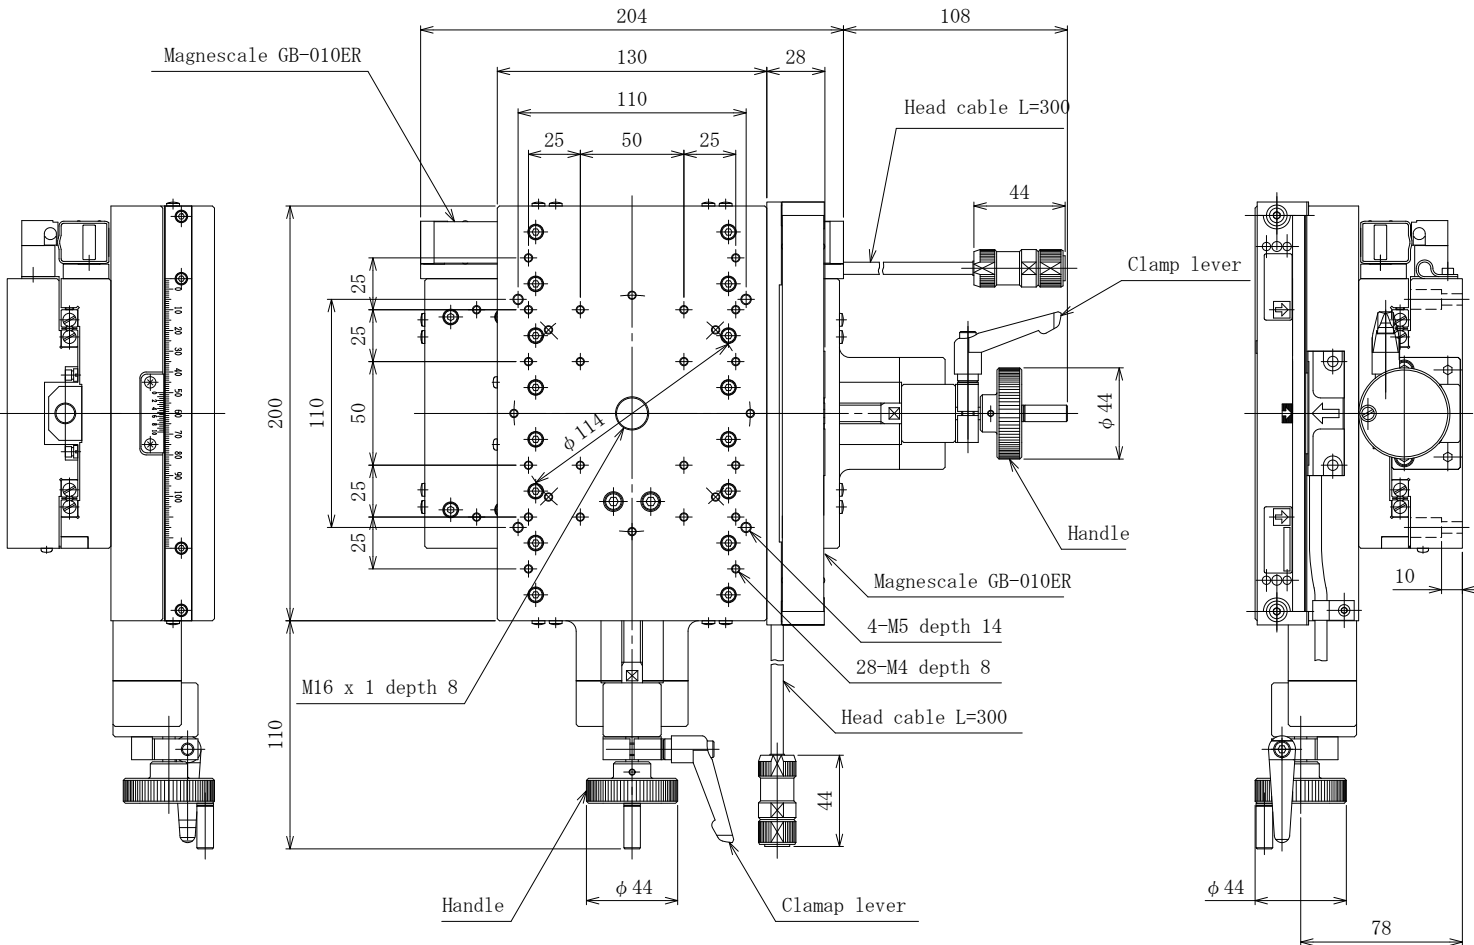

Counter connection cable CH04 x 2 (accessory)

LD-242-MS C

VCR Ultraprecision XY axis stage 130×200 (with Magnescale)

 CHUO PRECISION INDUSTRIAL CO., LTD.

rev.-