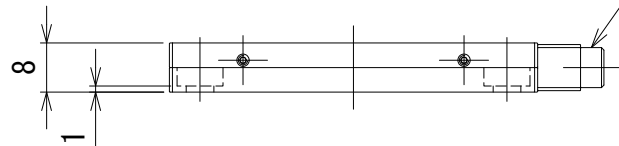

Feed screw  
(use hexagon wrench 3)

LS-T6052FX

Thinnest X axis Fix stage 60 x 60

 CHUO PRECISION INDUSTRIAL CO.,.LTD.

rev.1

\*Mounting screw : Cross recessed pan head screw M4, 4 pieces