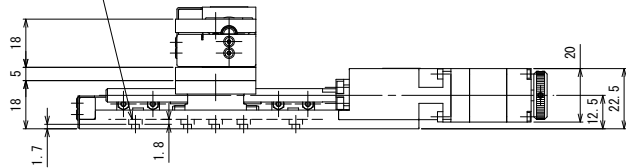

Hexagon socket low head cap screw  
M2.5 x 6

ALD-3050-CT

XY stage ball screw type (standard)

CHUO PRECISION INDUSTRIAL CO., LTD.

rev:-