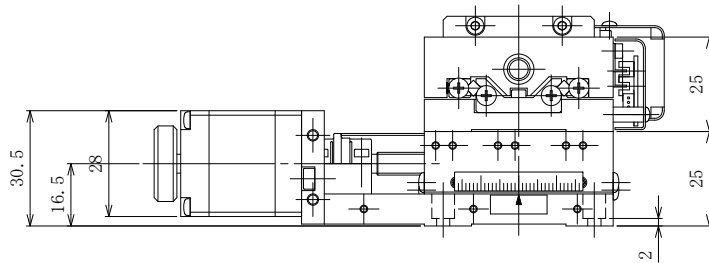

4-3.5 mounting hole,  
6 deep counterbore

ALD-5012-G1M-R

High-grade XY stage

rev.-

\*Mounting screw : Hexagon socket head cap screw M3, 4 screws