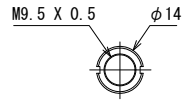

Nut (accessory)

Spherical spindle cap

Flat spindle cap

Without spindle cap

AMS-30B

Auto micro (For Stepper motor)

 CHUO PRECISION INDUSTRIAL CO., LTD.

rev. \_