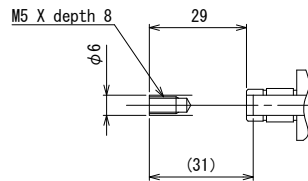

Nut (accessory)

Spherical spindle cap

Flat spindle cap

Without spindle cap

AMS-30B

Auto micro (For Stepper motor)

 CHUO PRECISION INDUSTRIAL CO., LTD.

rev. \_