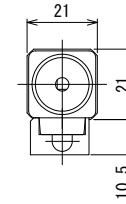

Nut (accessory)

Spherical spindle cap

Flat spindle cap

Without spindle cap

AMS-30B

Auto micro (For Stepper motor)

 CHUO PRECISION INDUSTRIAL CO., LTD.

rev. \_