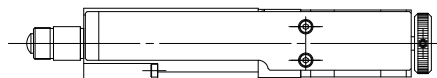

Nut (accessory)

Spherical spindle cap

Flat spindle cap

Without spindle cap

AMS-30B

Auto micro (For Stepper motor)

 CHUO PRECISION INDUSTRIAL CO., LTD.

rev. \_