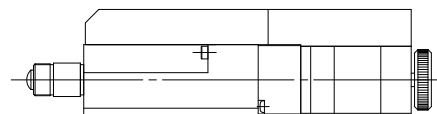

Nut (accessory)

Spherical spindle cap

Flat spindle cap

Without spindle cap

AMS-30B

Auto micro (For Stepper motor)

 CHUO PRECISION INDUSTRIAL CO., LTD.

rev. \_