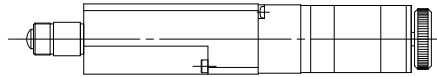

Nut (accessory)

Spherical spindle cap

Flat spindle cap

Without spindle cap

AMS-30B

Auto micro (For Stepper motor)

 CHUO PRECISION INDUSTRIAL CO., LTD.

rev. \_