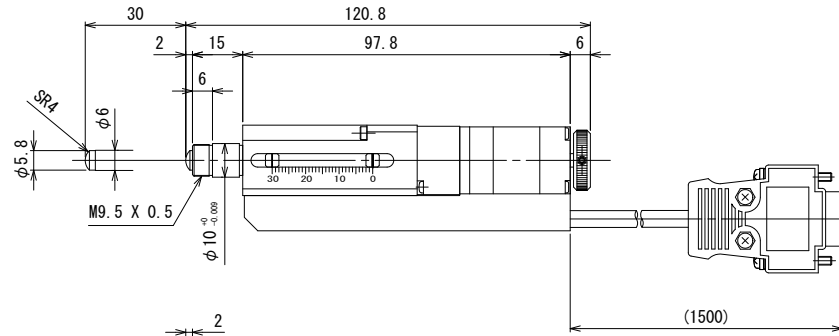

Nut (accessory)

Spherical spindle cap

Flat spindle cap

Without spindle cap

AMS-30B

Auto micro (For Stepper motor)

 CHUO PRECISION INDUSTRIAL CO., LTD.

rev. \_