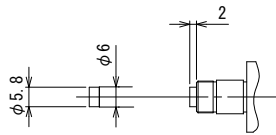

Nut (accessory)

Spherical spindle cap

Flat spindle cap

Without spindle cap

AMS-30B

Auto micro (For Stepper motor)

 CHUO PRECISION INDUSTRIAL CO., LTD.

rev. \_