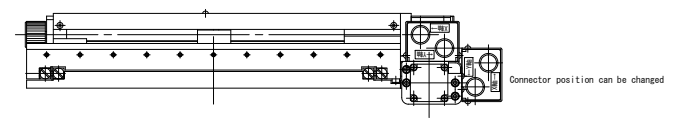

OLYMPUS MX40/MX51 spacer included

MSS-150D-0A
Micro Scanning Stage
CHUO PRECISION INDUSTRIAL CO., LTD.

•Mounting screw for adapter : Hexagon socket head cap screw M4, 4 screws
•Mounting screw for spacer : Hexagon socket head cap screw M4, 4 screws