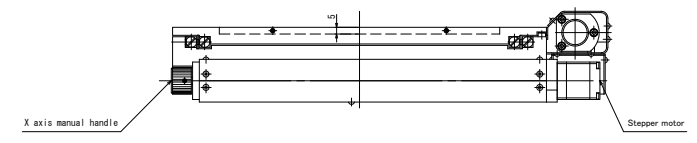

OLYMPUS MX40/MX51 spacer included

MSS-150D-0A
Micro Scanning Stage
CHUO PRECISION INDUSTRIAL CO., LTD.

•Mounting screw for adapter : Hexagon socket head cap screw M4, 4 screws
•Mounting screw for spacer : Hexagon socket head cap screw M4, 4 screws