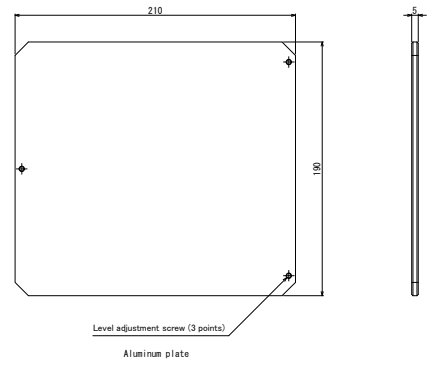

OLYMPUS MX40/MX51 spacer included

MSS-150D-0A
Micro Scanning Stage
CHUO PRECISION INDUSTRIAL CO., LTD.

•Mounting screw for adapter : Hexagon socket head cap screw M4, 4 screws
•Mounting screw for spacer : Hexagon socket head cap screw M4, 4 screws