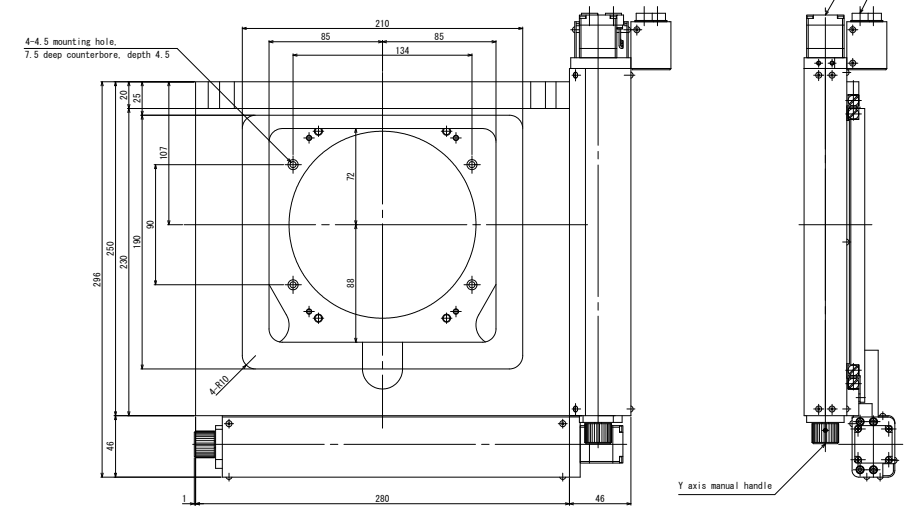

OLYMPUS MX40/MX51 spacer included

MSS-150D-0A
Micro Scanning Stage
CHUO PRECISION INDUSTRIAL CO., LTD.

•Mounting screw for adapter : Hexagon socket head cap screw M4, 4 screws
•Mounting screw for spacer : Hexagon socket head cap screw M4, 4 screws