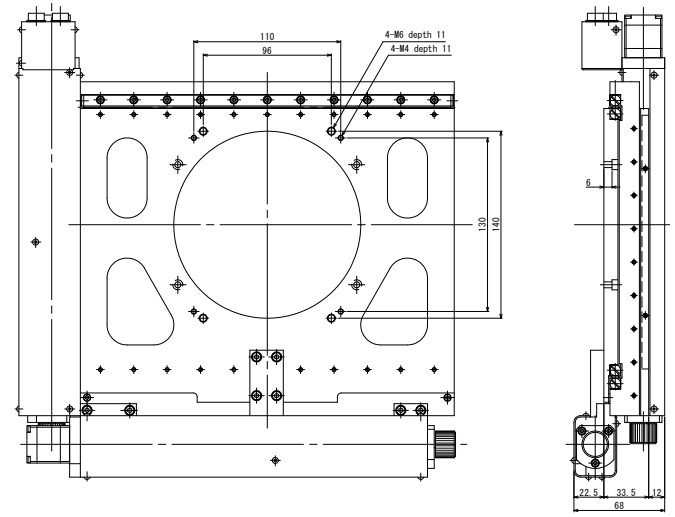

OLYMPUS MX40/MX51 spacer included

MSS-150D-0A
Micro Scanning Stage
CHUO PRECISION INDUSTRIAL CO., LTD.

•Mounting screw for adapter : Hexagon socket head cap screw M4, 4 screws
•Mounting screw for spacer : Hexagon socket head cap screw M4, 4 screws