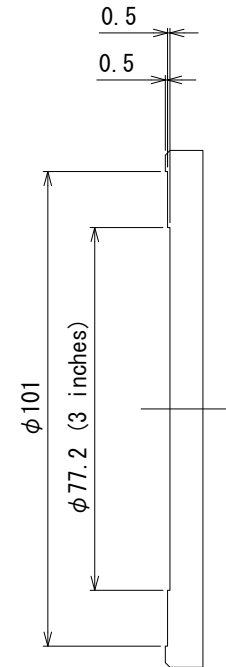

Rotation lever

Leveling screw
(3 points)

MSS-100A-4WH

Wafer holder 3, 4 inch

 CHUO PRECISION INDUSTRIAL CO., LTD.

rev.