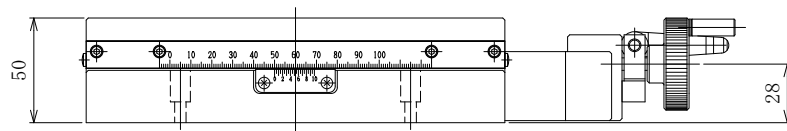

Counter connection cable CH04 (accessory)

LS-242-MS

VCR Ultraprecision X axis stage 130x200 (with Magnescale)

 CHUO PRECISION INDUSTRIAL CO., LTD.

rev.-