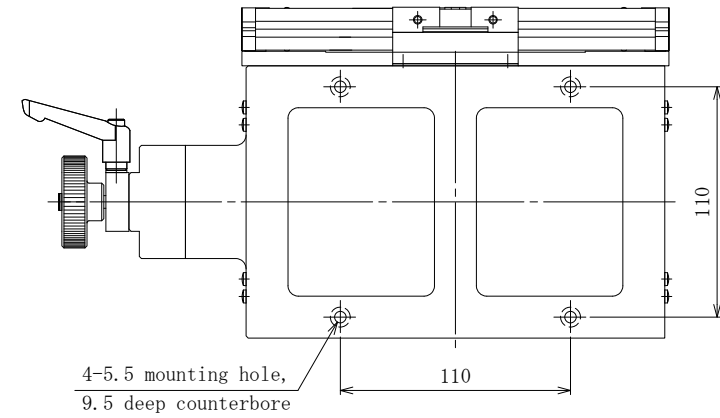

Counter connection cable CH04 (accessory)

LS-242-MS

VCR Ultraprecision X axis stage 130x200 (with Magnescale)

 CHUO PRECISION INDUSTRIAL CO., LTD.

rev.-