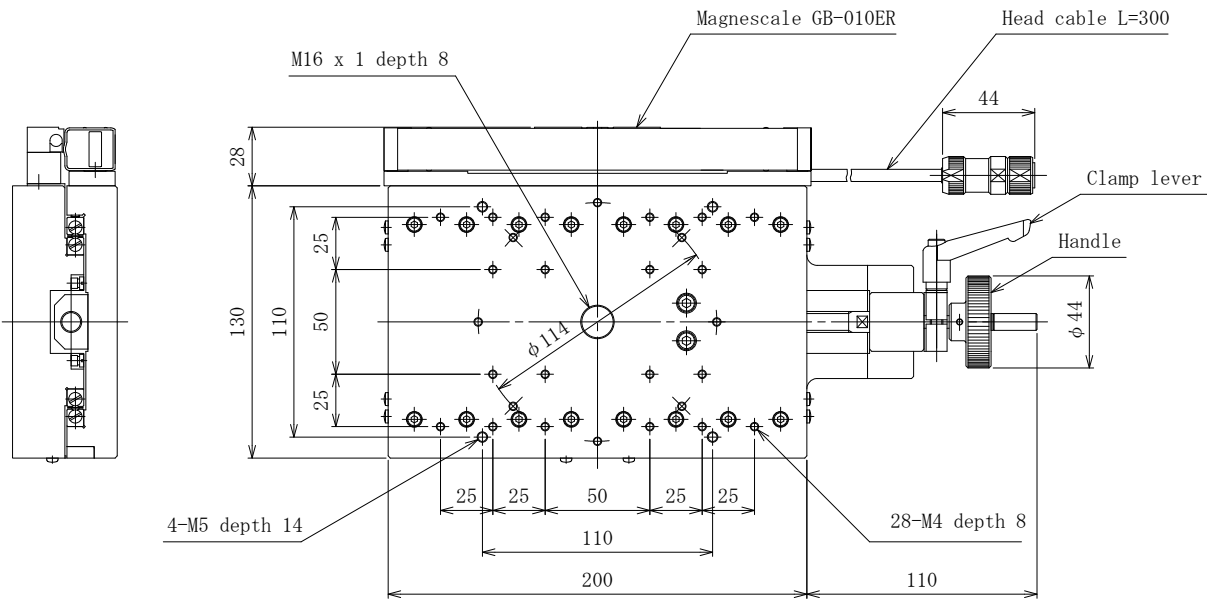

Counter connection cable CH04 (accessory)

LS-242-MS

VCR Ultraprecision X axis stage 130x200 (with Magnescale)

 CHUO PRECISION INDUSTRIAL CO., LTD.

rev.-