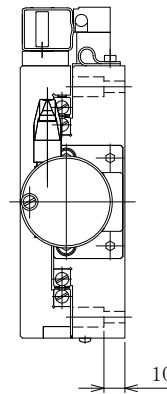

Counter connection cable CH04 (accessory)

LS-242-MS

VCR Ultraprecision X axis stage 130x200 (with Magnescale)

 CHUO PRECISION INDUSTRIAL CO., LTD.

rev.-