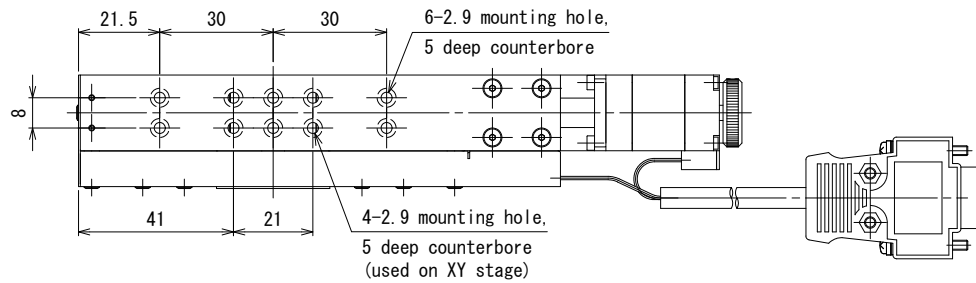

Hexagon socket low head cap screw,  
M2.5 x 6

ALS-3050-CT

X stage ball screw type

CHUO PRECISION INDUSTRIAL CO., LTD.

rev-