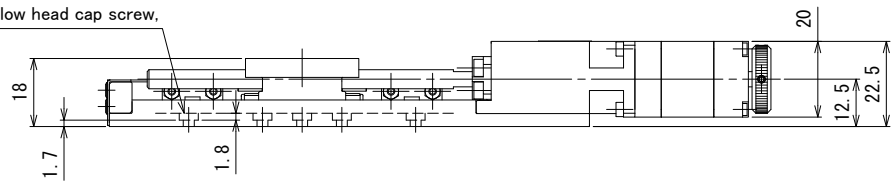

Hexagon socket low head cap screw,  
M2.5 x 6

ALS-3050-CT

X stage ball screw type

CHUO PRECISION INDUSTRIAL CO., LTD.

rev-