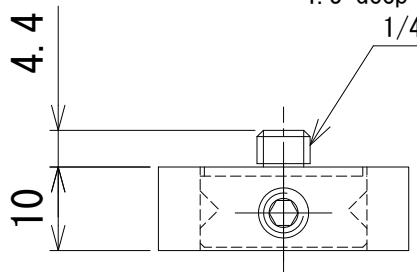

4-2.5 mounting hole,  
 4.3 deep counterbore  
 1/4-20 UNC (camera mounting screw)

HC-31

Camera mounting adapter 30 X 30 1/4 inch

 CHUO PRECISION INDUSTRIAL CO., LTD.

rev.-