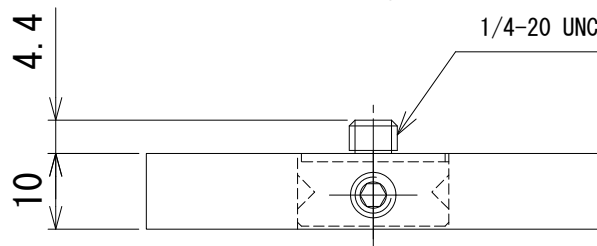

4-4.5 mounting hole,

7.5 deep counterbore

1/4-20 UNC (camera mounting screw)

HC-63

Camera mounting adapter 60 X 60 1/4 inch

CHUO PRECISION INDUSTRIAL CO., LTD.

rev:-